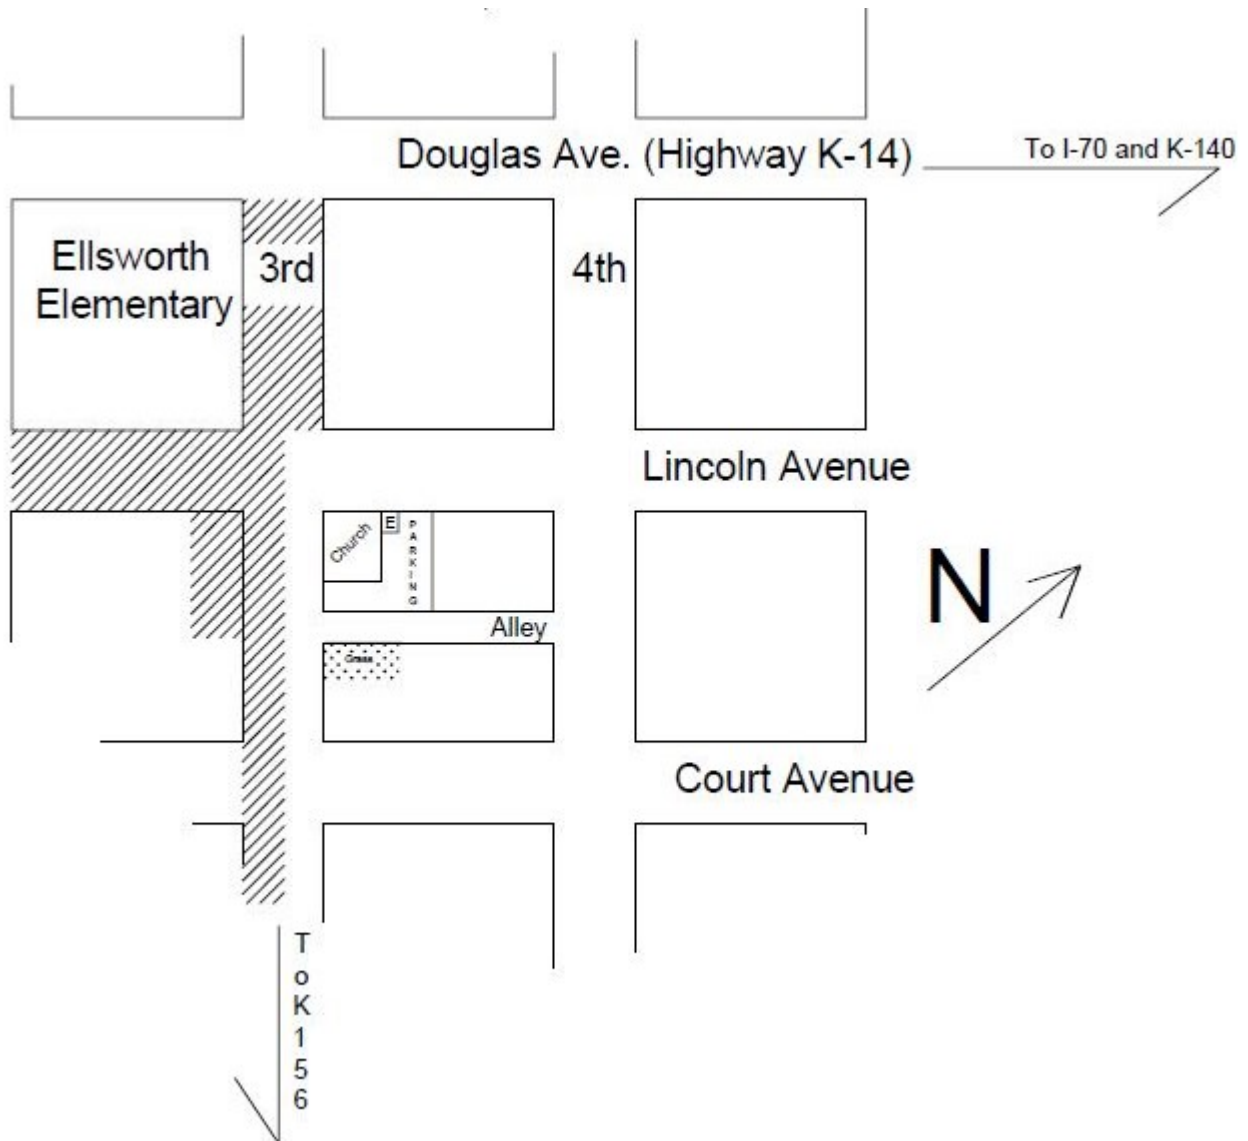

First Presbyterian Church
405 N Lincoln Ave (corner of 3rd and Lincoln Ave.)
Ellsworth, KS 67439
Location & Parking Information

 **Please do not park in shaded areas which are needed for school.**

- Church parking lot is located adjacent to the church. Enter from Lincoln Ave.
- Parking IS permitted on the grass across the alley from the church.
- Elevator (E) located on north side of Church.
- Parking attendants will be available.