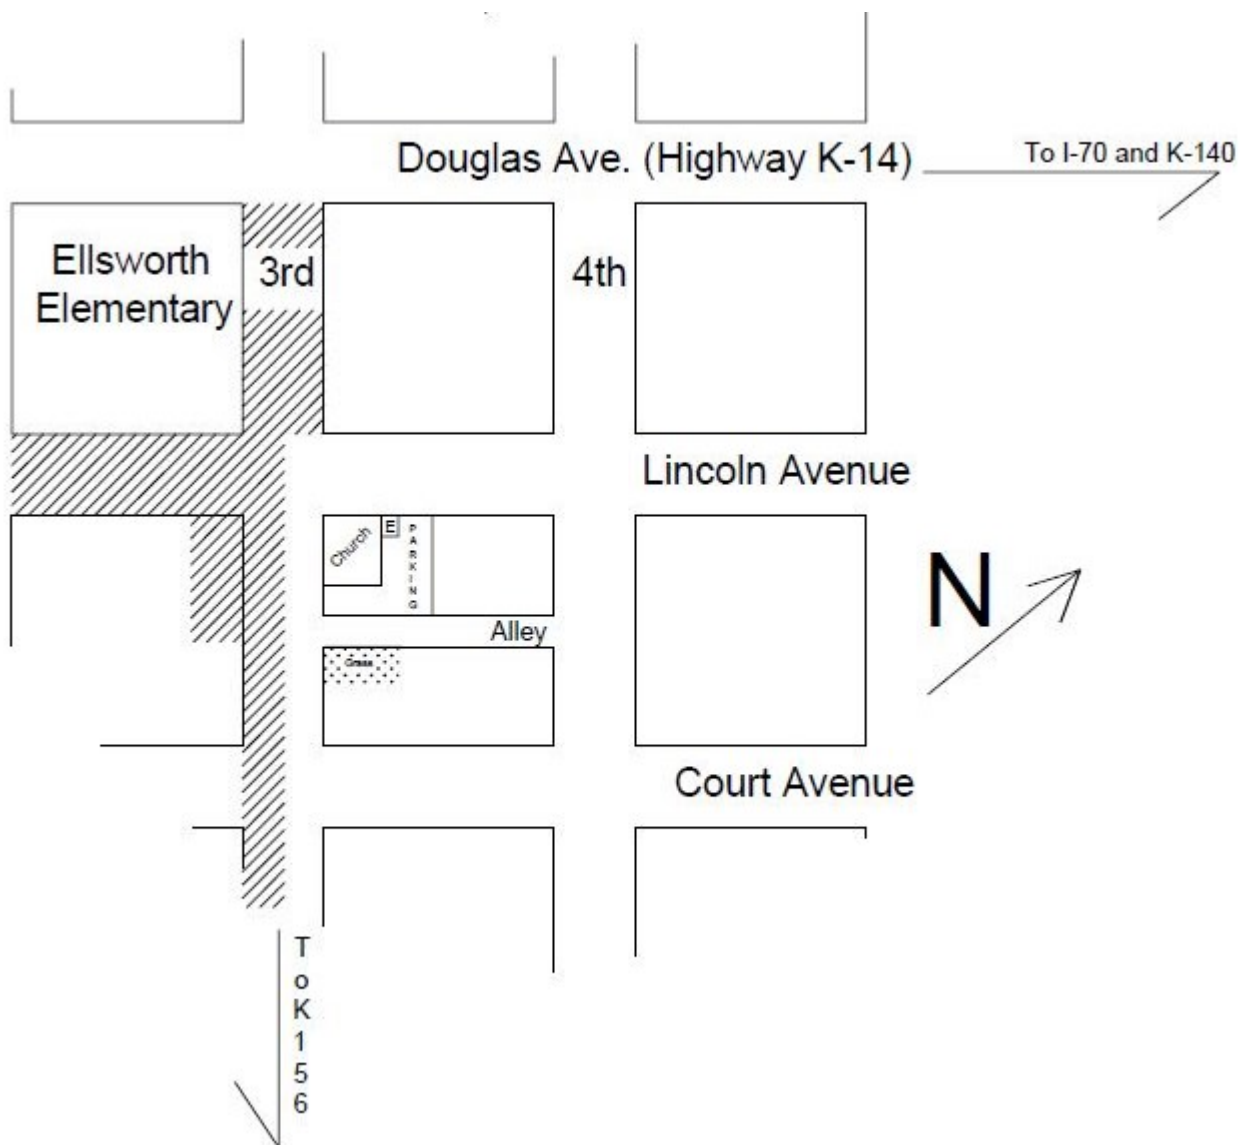

First Presbyterian Church
405 N Lincoln Ave (corner of 3rd and Lincoln Ave.)
Ellsworth, KS 67439

Location & Parking Information

Please do not park in shaded areas which are needed for school.

- Church parking lot is located adjacent to the church. Enter from Lincoln Ave.
- Parking IS permitted on the grass across the alley from the church.
- Elevator (E) located on north side of Church.
- Parking attendants will be available.